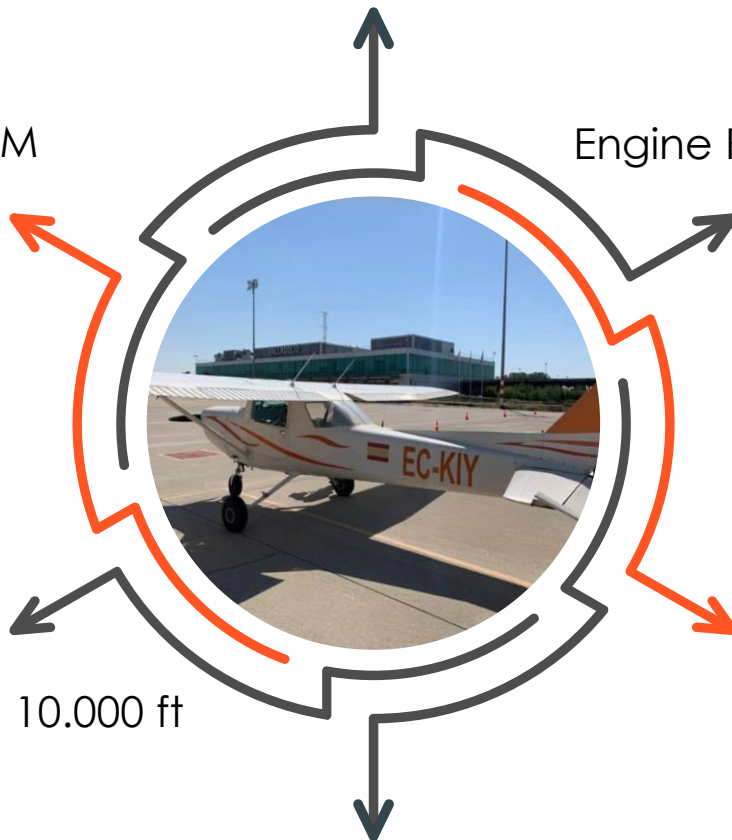

APPROVED TRAINING ORGANISATION

AERONAVES / AIRCRAFTS

www.aerofan.es

CESSNA 152

Max Speed: 108 kt

Range: 320 NM

Engine Power: 110hp

Service ceiling: 10.000 ft

Seats: 2