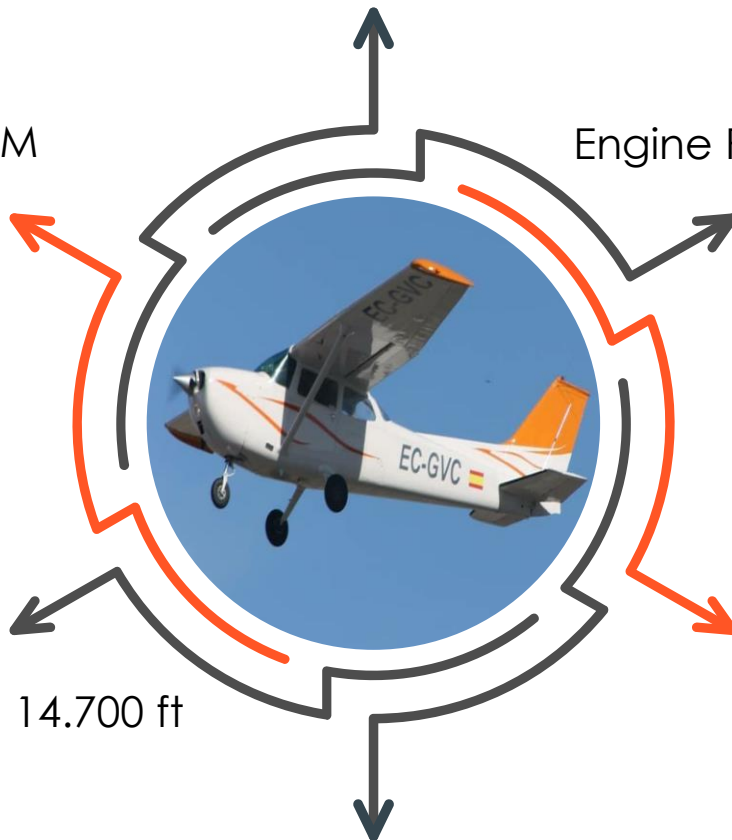

APPROVED TRAINING ORGANISATION

AERONAVES / AIRCRAFTS

www.aerofan.es

CESSNA 172

Max Speed: 125 kt

Range: 640 NM

Engine Power: 160hp

Service ceiling: 14.700 ft

Seats: 4