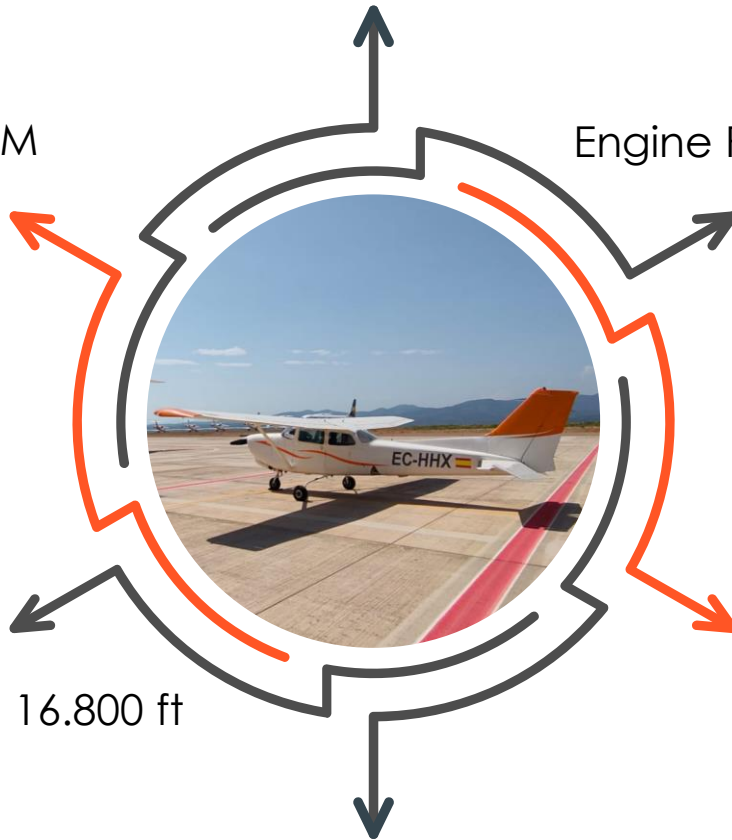

APPROVED TRAINING ORGANISATION

AERONAVES / AIRCRAFTS

www.aerofan.es

CESSNA 172 RG

Max Speed: 145 kt

Range: 840 NM

Engine Power: 180hp

Service ceiling: 16.800 ft

Seats: 4