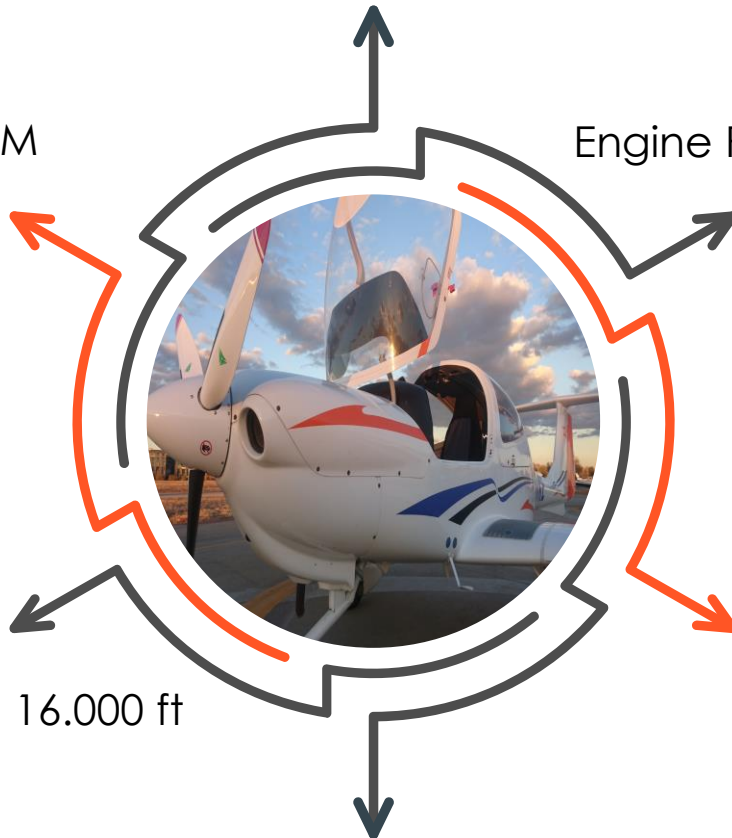

APPROVED TRAINING ORGANISATION

AERONAVES / AIRCRAFTS

www.aerofan.es

DIAMOND DA40

Max Speed: 129 kt

Range: 640 NM

Engine Power: 180hp

Service ceiling: 16.000 ft

Seats: 4