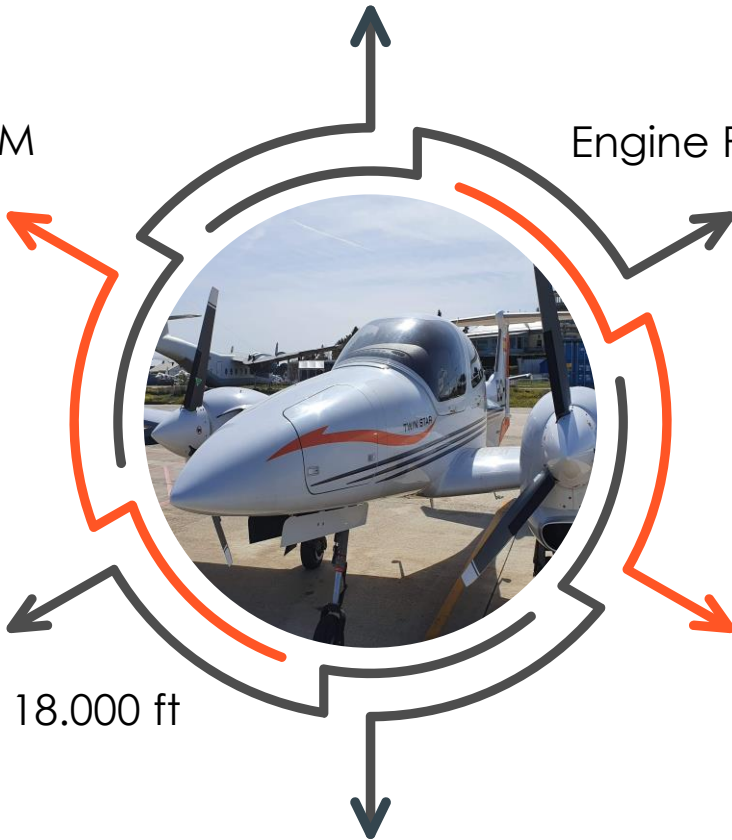

# DIAMOND DA42

Max Speed: 192 kt

Range: 840 NM

Engine Power: 135hpX2

Service ceiling: 18.000 ft

Seats: 4

Garmin G1000