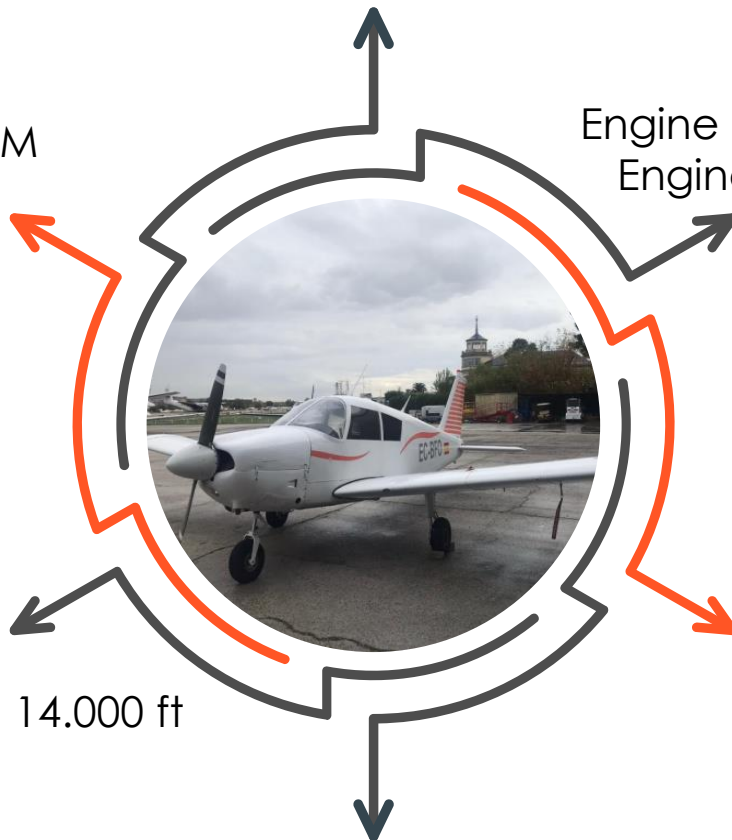

APPROVED TRAINING ORGANISATION

AERONAVES / AIRCRAFTS

www.aerofan.es

PIPER PA-28-180 Cherokee

Max Speed: 105 kt

Range: 500 NM

Engine Power: 180cv
Engine Lycoming

Service ceiling: 14.000 ft

Seats: 4